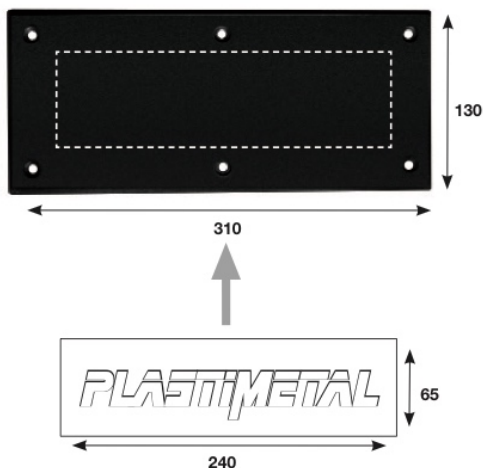

Cod. BM.3113

batti maniglia in PVC
PVC handle bumper

misure mm measure mm	peso weight
310x130	0,33
Piastra personalizzabile / Customisable plate	
240x65	-