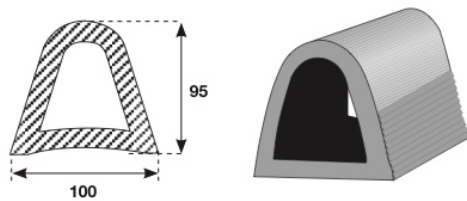

Cod. TPG.2690100

paracolpo con zigrinatura anti-scivolo
bumper with anti-slip knurling