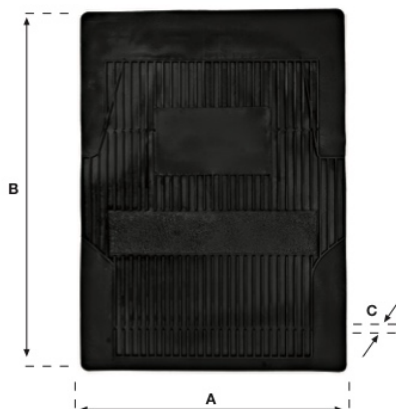

tappeti in pvc universali
universal pvc mats

veicolo
vehicle

misure mm
measure mm

UNIVERSALE / UNIVERSAL

AxBxC 865x655x2,5

TAP.UNIV.DXESX

tappeti in pvc universali
universal pvc mats

veicolo
vehicle